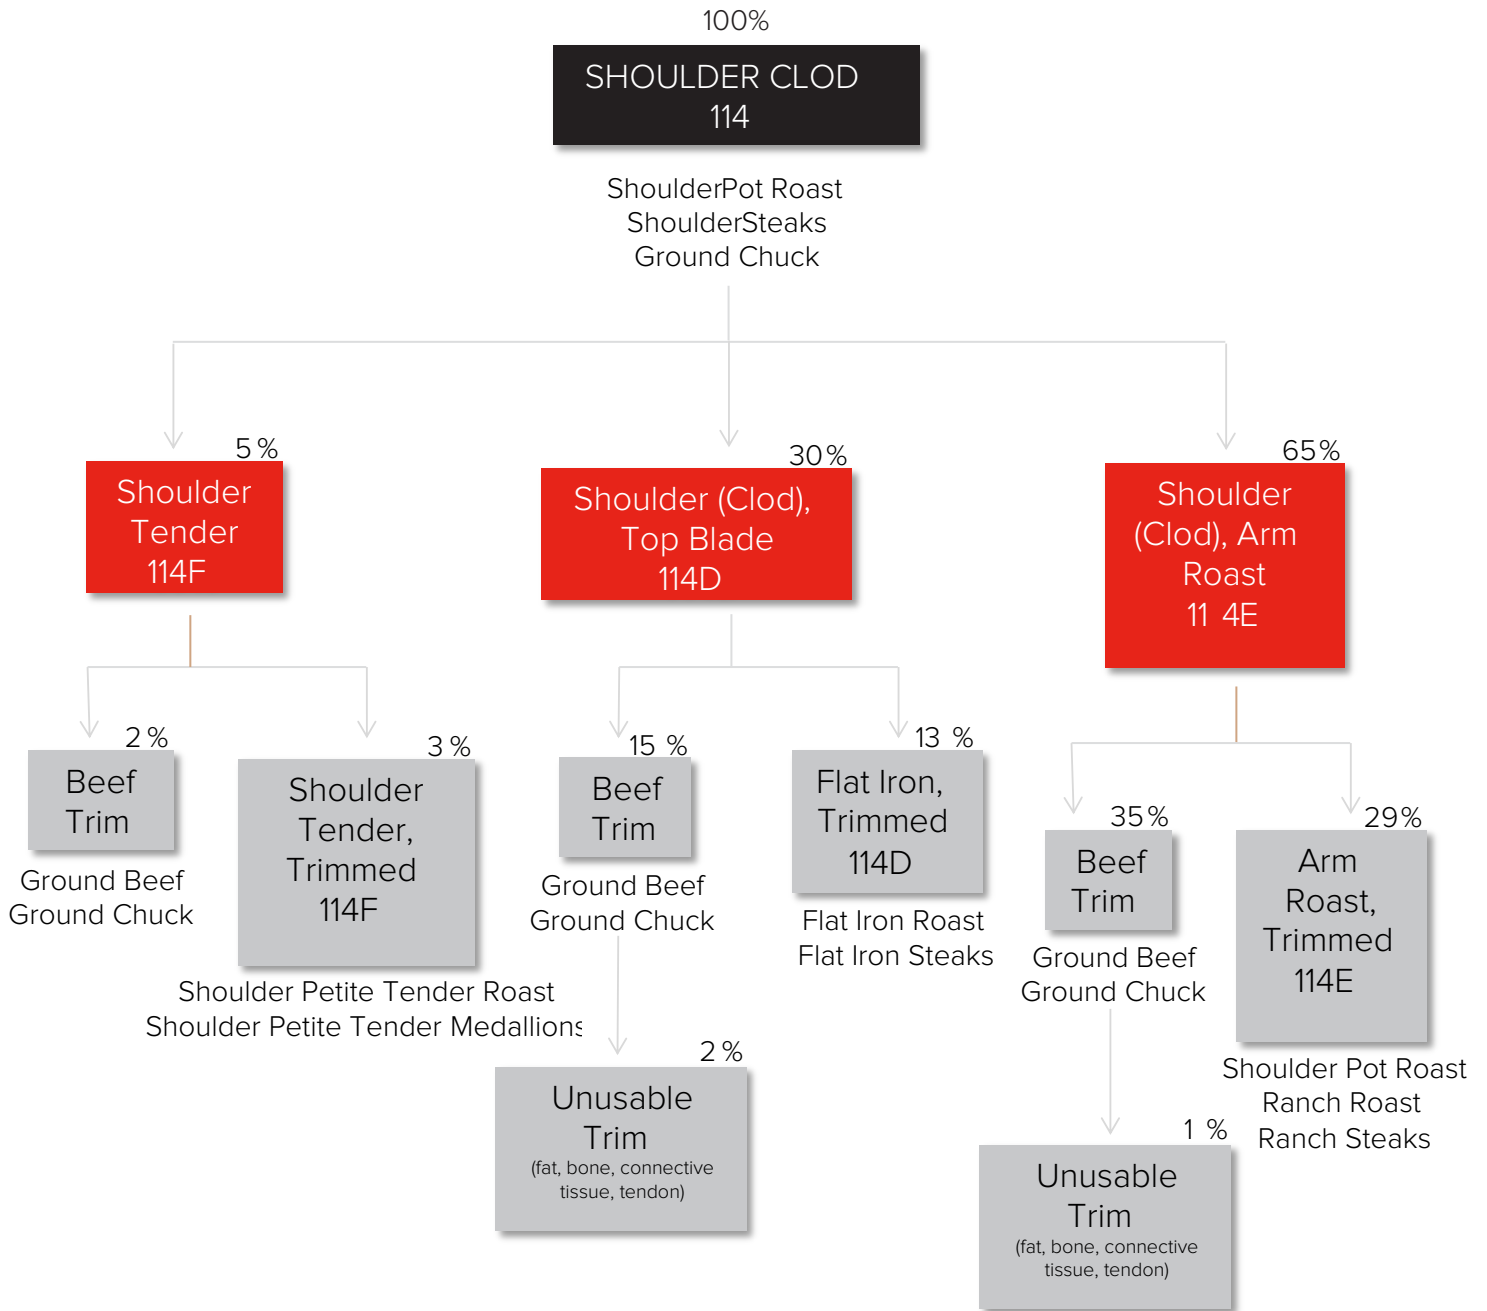

114 SHOULDER CLOD YIELD DATA CHART

Funded by the Beef Checkoff.