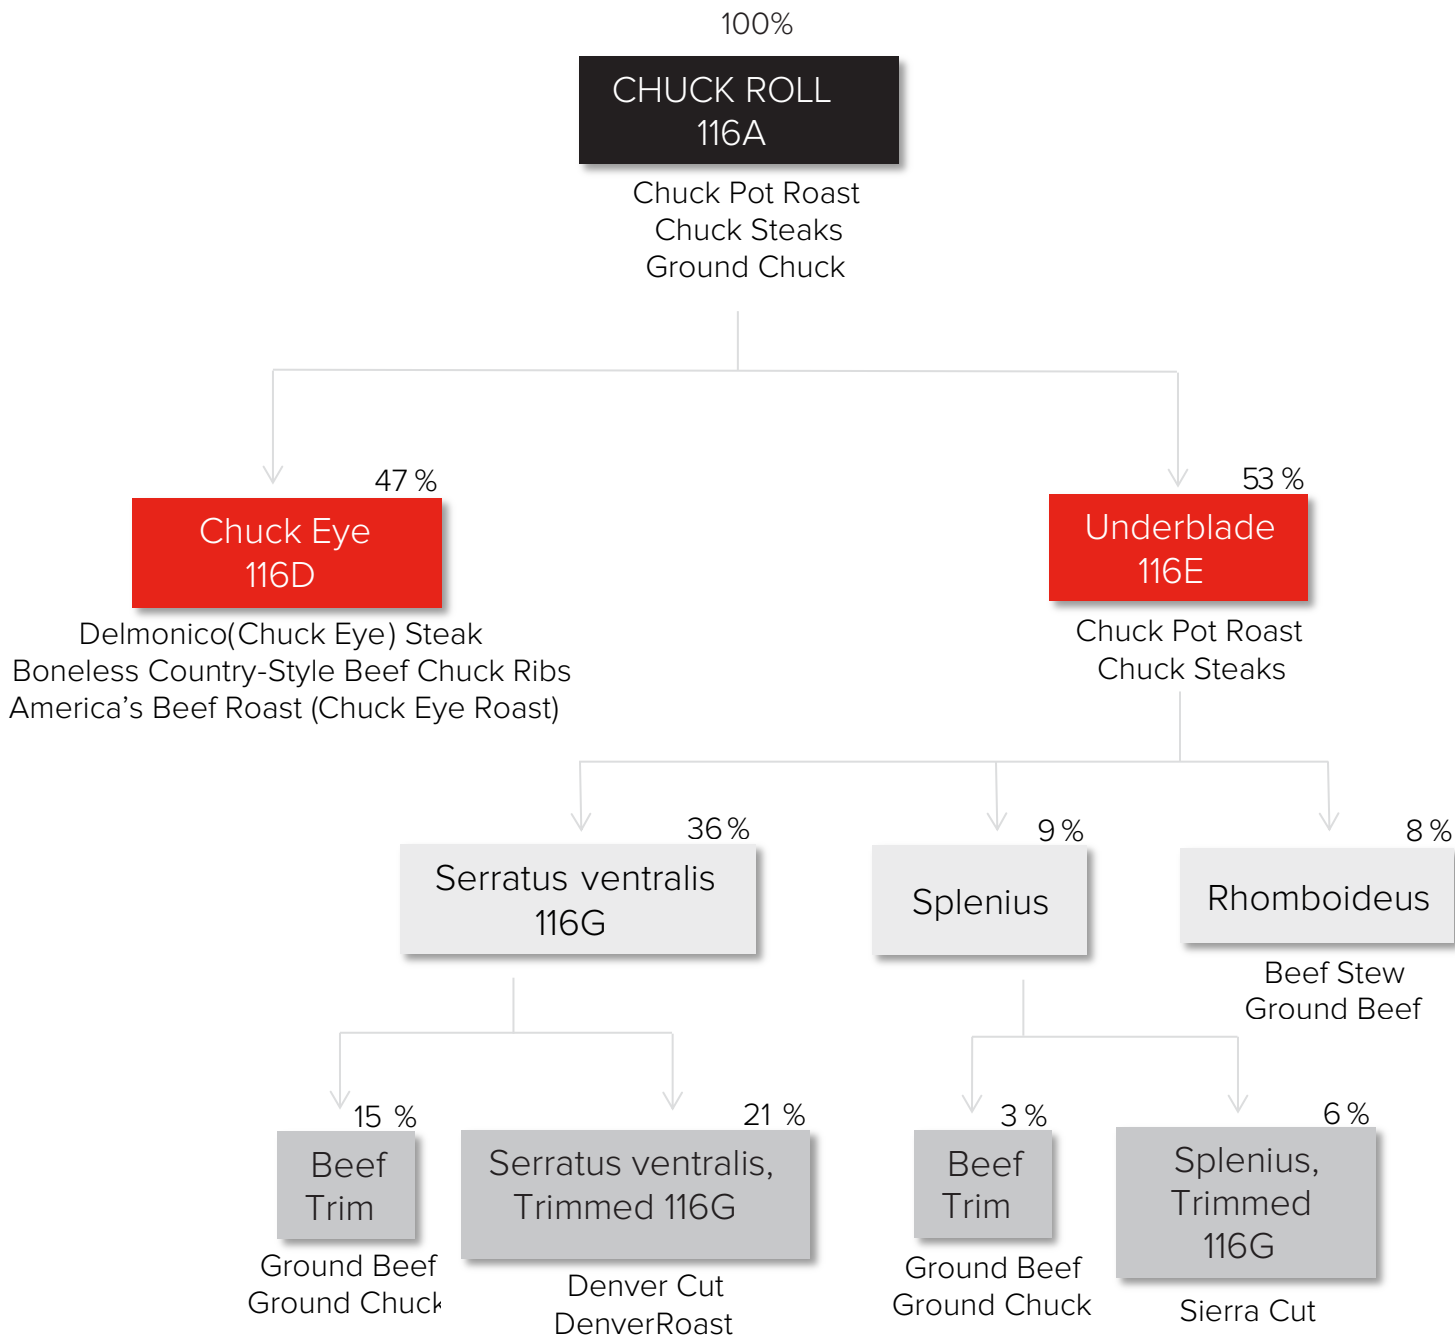

116A CHUCK ROLL YIELD DATA CHART

Funded by the Beef Checkoff.